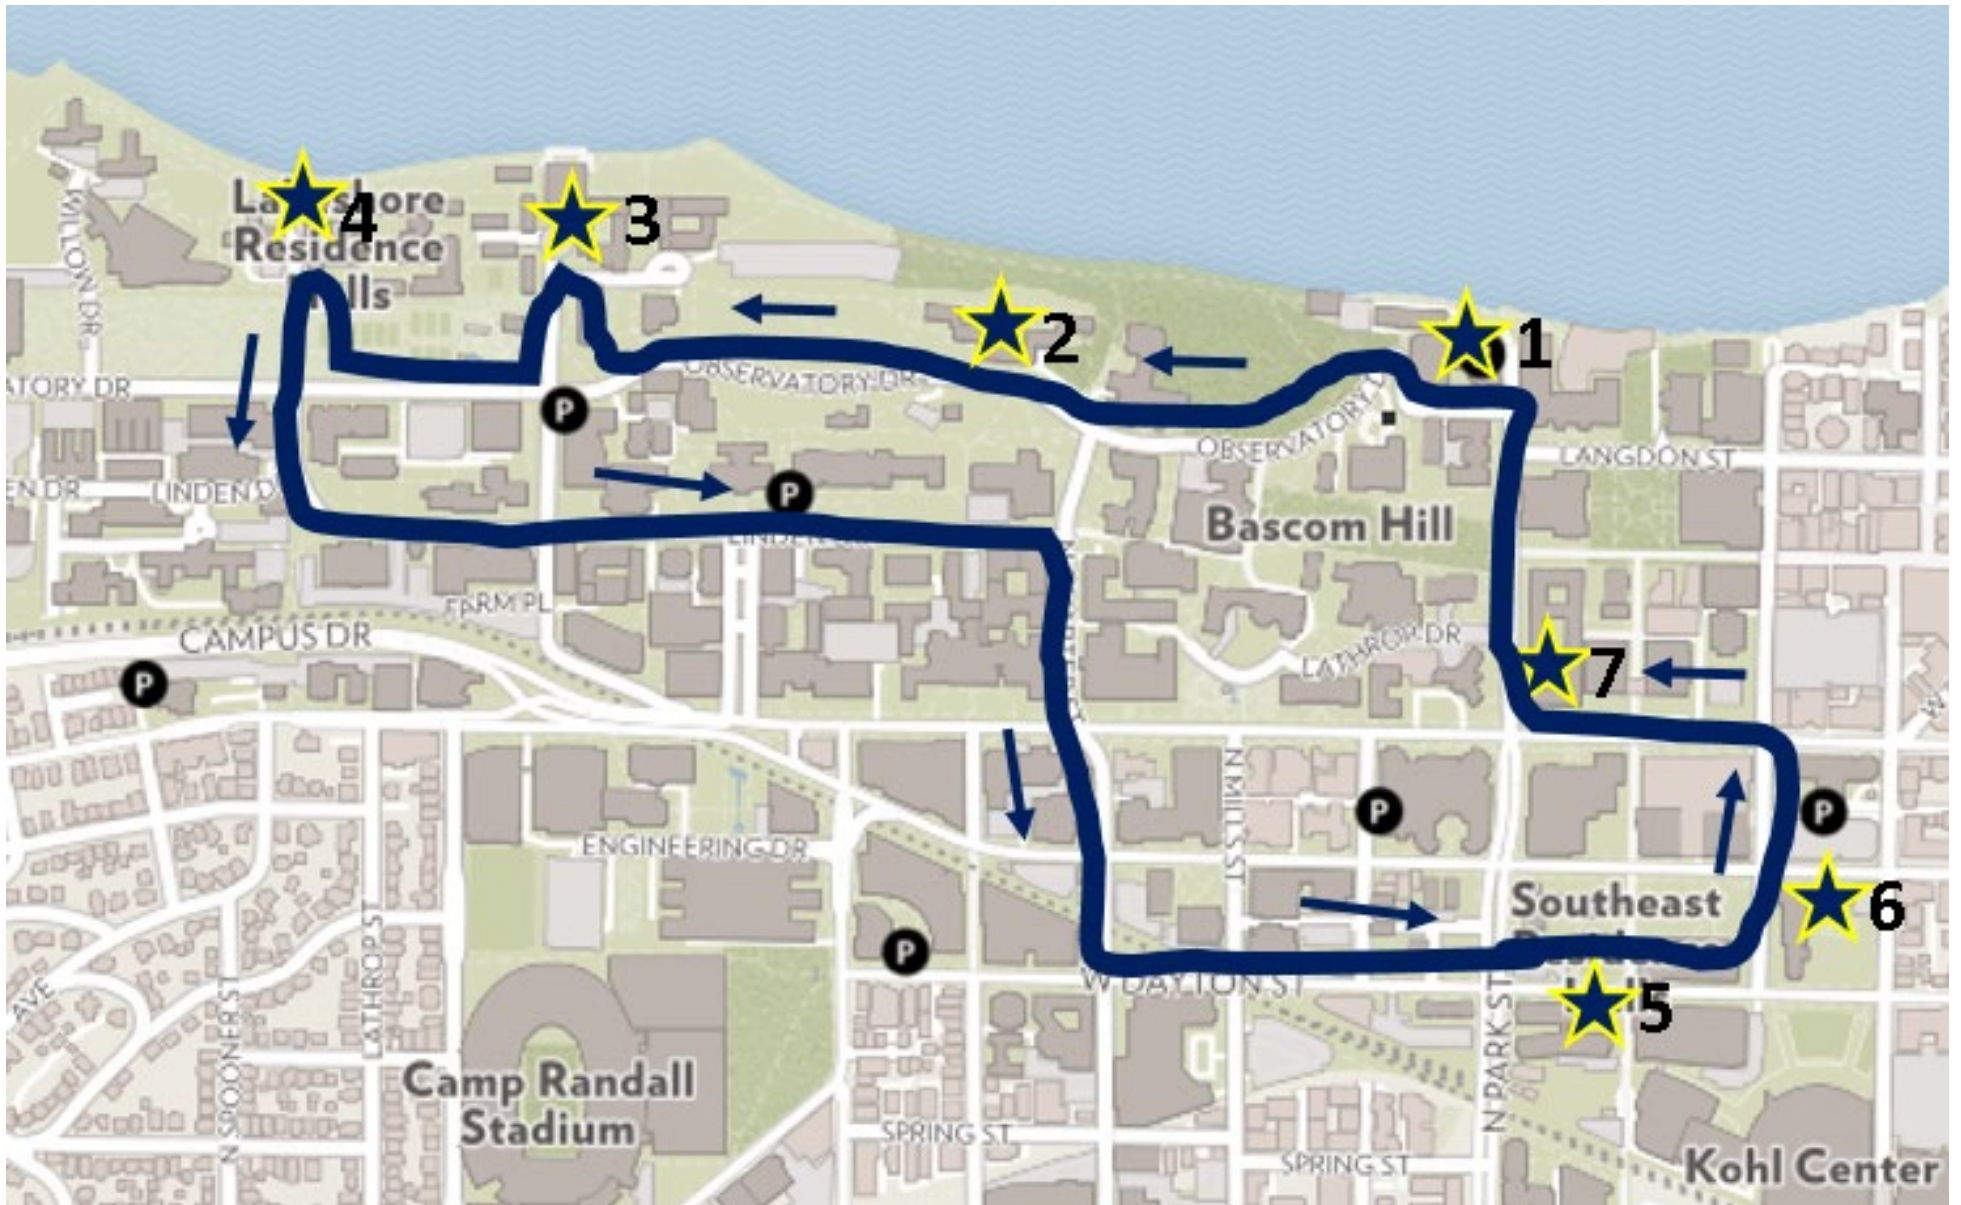

Finals Week Overnight Shuttle Pilot

December 14th – 20th Only

Stop Locations

- 1: College Library on Observatory Drive
- 2: Liz Waters on Observatory Drive
- 3: Porter Boathouse on Babcock Drive

- 4: Sullivan on Elm Drive
- 5: Ogg on Dayton Street
- 6: Witte on Lake Street
- 7: Chadbourne on Park Street

Stop Location	Departures												
1: College Library	12:00	12:30	1:00	1:30	2:00	2:30	3:00	3:30	4:00	4:30	5:00	5:30	6:00
2: Liz Waters	12:03	12:33	1:03	1:33	2:03	2:33	3:03	3:33	4:03	4:33	5:03	5:33	6:03
3: Porter Boathouse	12:06	12:36	1:06	1:36	2:06	2:36	3:06	3:36	4:06	4:36	5:06	5:36	6:06
4: Sullivan	12:09	12:39	1:09	1:39	2:09	2:39	3:09	3:39	4:09	4:39	5:09	5:39	6:09
5: Ogg	12:17	12:47	1:17	1:47	2:17	2:47	3:17	3:47	4:17	4:47	5:17	5:47	6:17
6: Witte	12:20	12:50	1:20	1:50	2:20	2:50	3:20	3:50	4:20	4:50	5:20	5:50	6:20
7: Chadbourne	12:25	12:55	1:25	1:55	2:25	2:55	3:25	3:55	4:25	4:55	5:25	5:55	6:25

All times are A.M. Departure times for all stops except College Library are approximate.

Service starts on December 14th (evening of Thursday 13th/morning of Friday 14th) and ends on December 20th (evening of Wednesday 19th/morning of Thursday 20th). There is no charge to board the shuttle. Shuttles are Badger Bus vehicles and are wheelchair accessible.